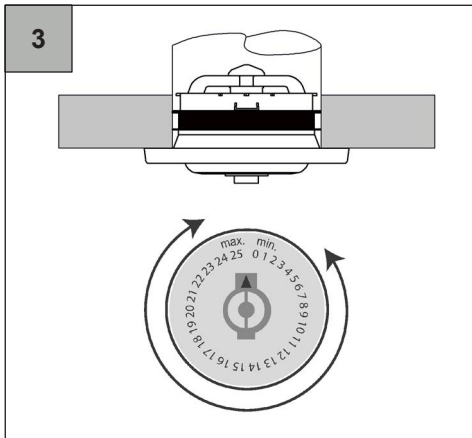

# Zehnder ComfoFresh

ComfoValve Luna E125, Extract  
VAL-ETA-LUN-DN125-PLS-9003

**zehnder**

Discover the easy installation and all information about our valve series:

- Zehnder ComfoValve Luna S125 supply valve
- Zehnder ComfoValve Luna E125 extract valve