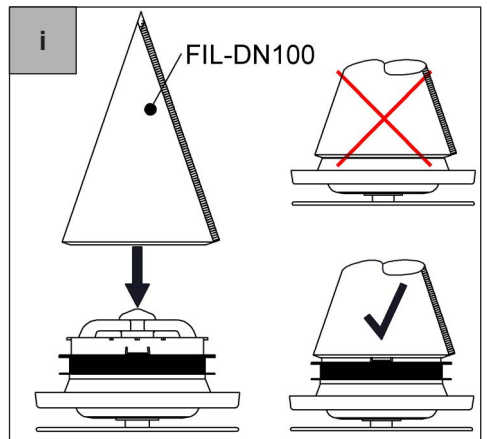

# Zehnder ComfoFresh

ComfoValve Luna E125, Extract  
VAL-ETA-LUN-DN125-PLS-9003

**zehnder**

Discover the easy installation and all information about our valve series:

- Zehnder ComfoValve Luna S125 supply valve
- Zehnder ComfoValve Luna E125 extract valve