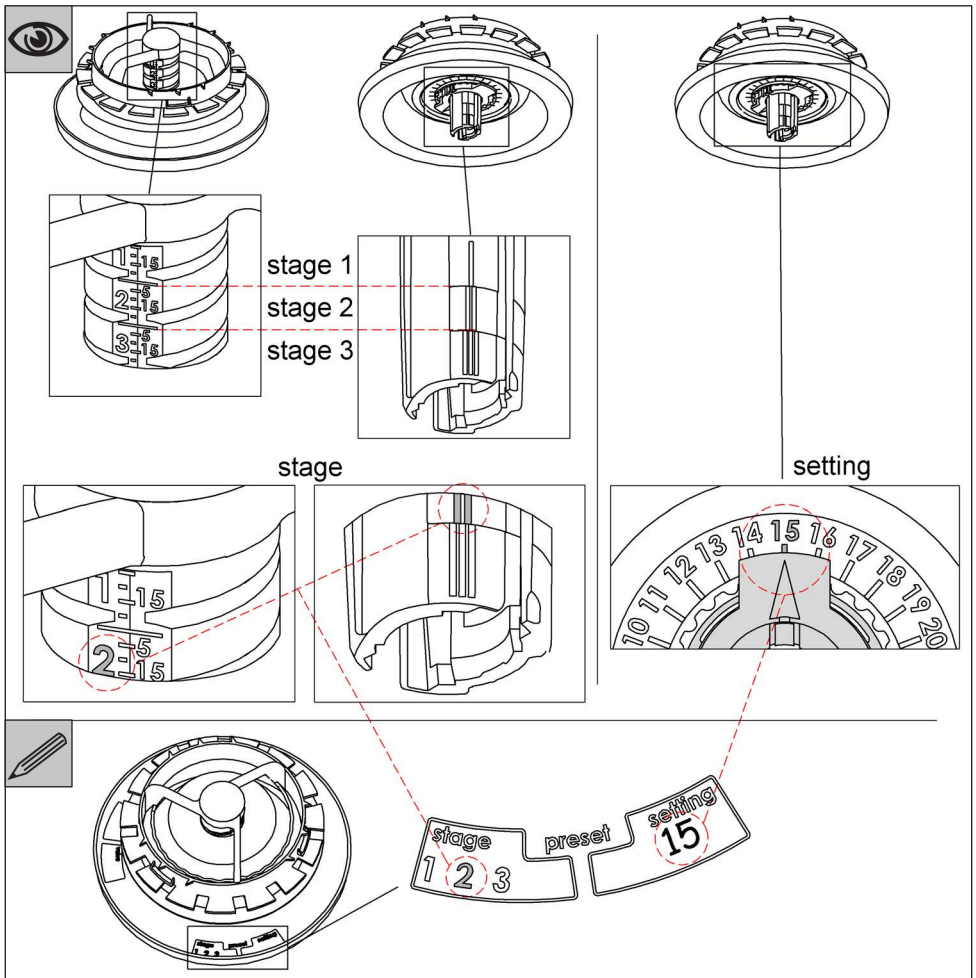

# Zehnder ComfoFresh

ComfoValve Luna E125, Extract  
VAL-ETA-LUN-DN125-PLS-9003

**zehnder**

Discover the easy installation and all information about our valve series:

- Zehnder ComfoValve Luna S125 supply valve
- Zehnder ComfoValve Luna E125 extract valve