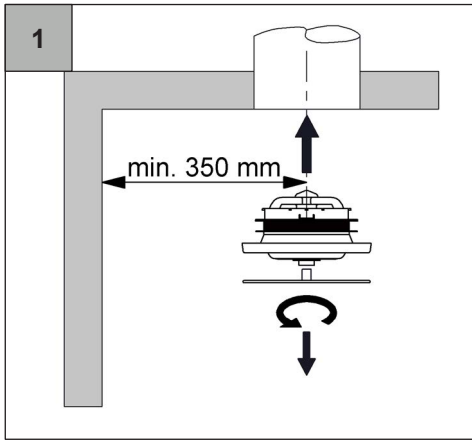

# Zehnder ComfoFresh

ComfoValve Luna E125, Extract  
VAL-ETA-LUN-DN125-PLS-9003

**zehnder**

Discover the easy installation and all information about our valve series:

- Zehnder ComfoValve Luna S125 supply valve
- Zehnder ComfoValve Luna E125 extract valve